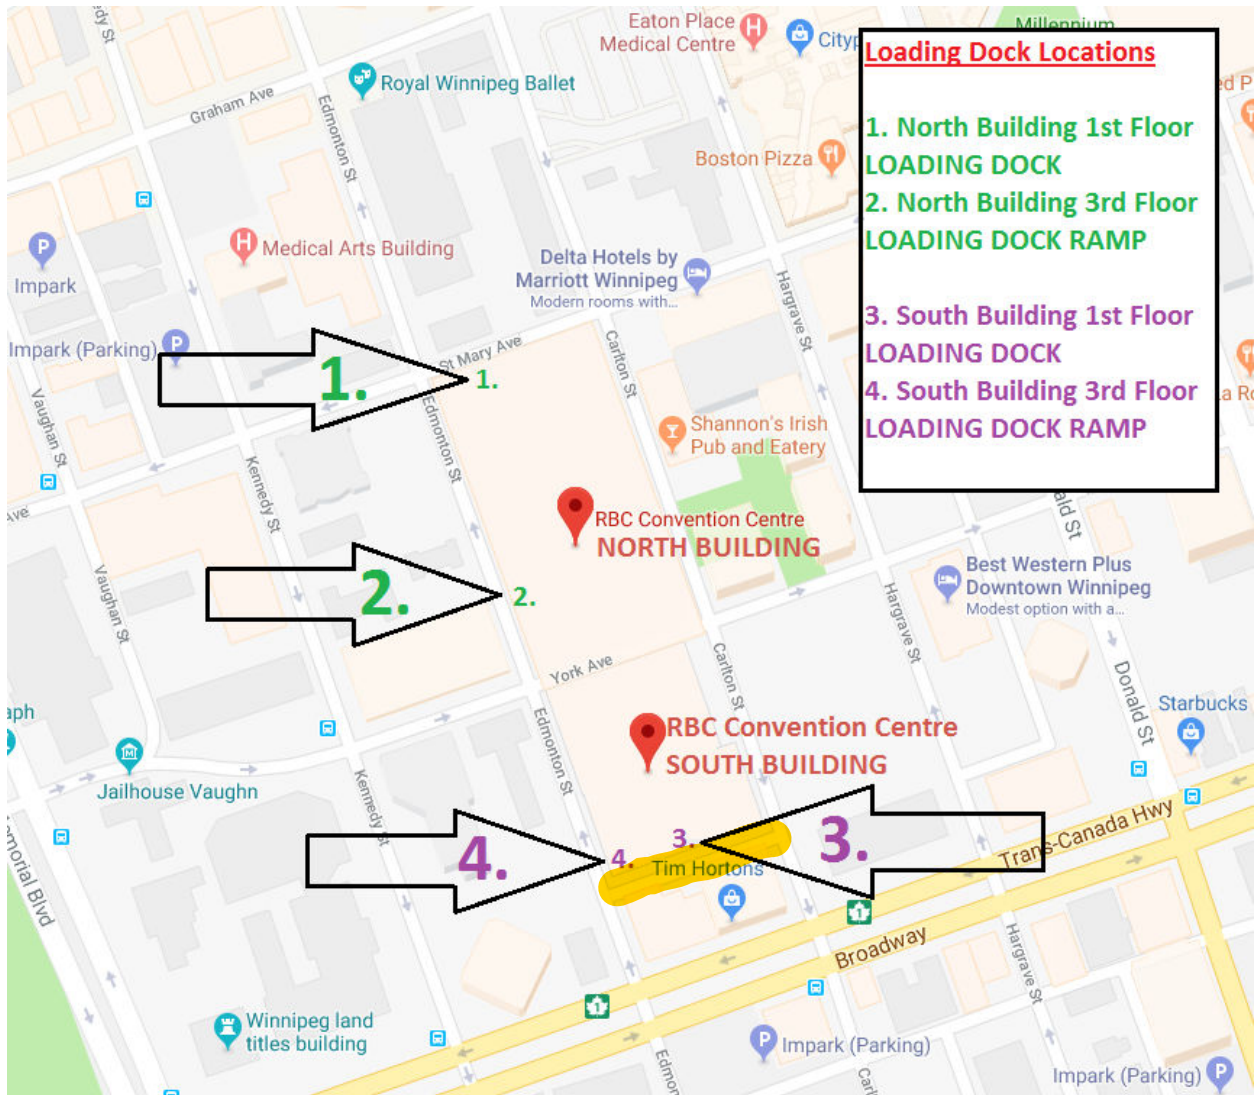

# RBC Convention Centre Loading Dock Locations

(directions on next page)

### 1. North Building 1<sup>st</sup> Floor LOADING DOCK

- Accessed by Edmonton Street, just before St Mary Avenue
- Turn down the back lane and back into the loading dock

### 3. South Building 1<sup>st</sup> Floor LOADING DOCK

- Accessed by Carlton Street OR Edmonton Street, parallel to Broadway
- Turn down the back lane just before Broadway if taking Carlton Street OR just after Broadway, if taking Edmonton Street
- Loading dock is halfway down the lane

### 4. South Building 3<sup>rd</sup> Floor LOADING DOCK RAMP

- Accessed by Edmonton Street, just past Broadway and the back lane
- Rollup door at the bottom of the ramp
- Call the phone number on a big sign to call Security for access
- Call the same phone number when leaving the Loading Dock